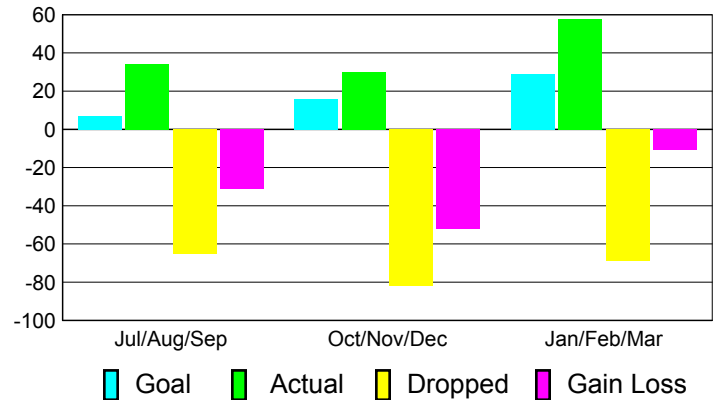

Membership Results 2010-2011

Goal, New, Dropped, Gain/Loss

Comparison of Membership Gain/Loss

Current Year Compared to the Previous Year