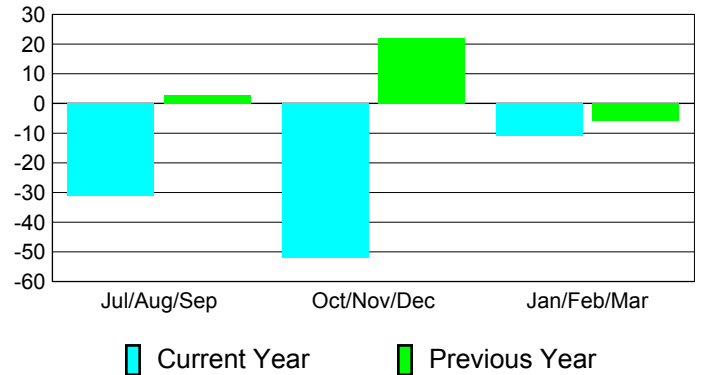

Membership Results
2010-2011

Membership
2009-2010

Month	Net Memb Goal	Actual New Memb	Actual Dropped Memb	Gain/Loss of Memb	Gain/Loss of Memb
Jul/Aug/Sep	7	34	-65	-31	3
Oct/Nov/Dec	16	30	-82	-52	22
Jan/Feb/Mar	29	58	-69	-11	-6
Totals	52	122	-216	-94	19

Membership Results 2010-2011

Goal, New, Dropped, Gain/Loss

Comparison of Membership Gain/Loss

Current Year Compared to the Previous Year

Gender Comparison 2010-2011

Jul/Aug/Sep

Oct/Nov/Dec

Jan/Feb/Mar