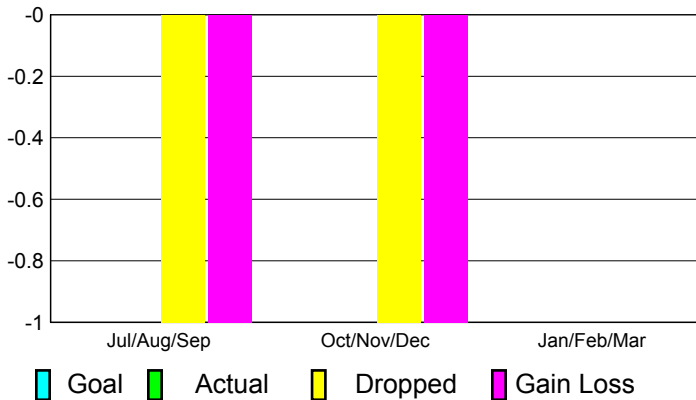

2010-2011 GMT Reports for District (or Undistricted) **District 2 A3**

GMT: **JOHN 'JACK' R FERGUSON** Location: **TEXAS**

GMT CA: **1**

CLUBS

Club Results
2010-2011

Clubs
2009-2010

Month	New Club Goal	Actual New Clubs	Actual Dropped Clubs	Gain/Loss of Clubs	Gain/Loss of Clubs
Jul/Aug/Sep	0	0	-1	-1	0
Oct/Nov/Dec	0	0	-1	-1	3
Jan/Feb/Mar	0	0	0	0	0
Totals	0	0	-2	-2	3

Club Results 2010-2011

Goal, New, Dropped, Gain/Loss

Comparison of Club Gain/Loss

Current Year Compared to the Previous Year

YTD Status Quo Clubs 2010-2011

Status Quo Clubs Compared to Status Quo Members

MEMBERSHIP