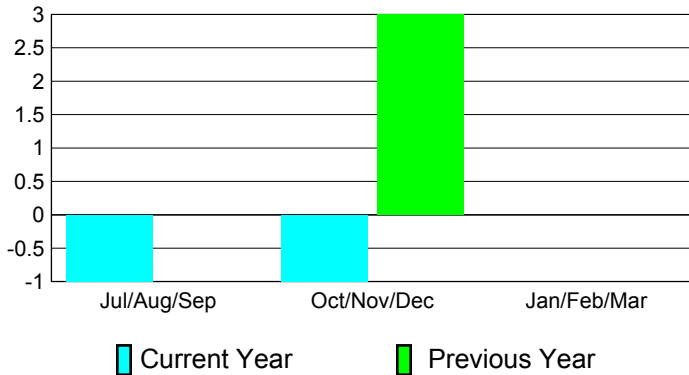

Club Results 2010-2011

Goal, New, Dropped, Gain/Loss

Comparison of Club Gain/Loss

Current Year Compared to the Previous Year

YTD Status Quo Clubs 2010-2011

Status Quo Clubs Compared to Status Quo Members

MEMBERSHIP